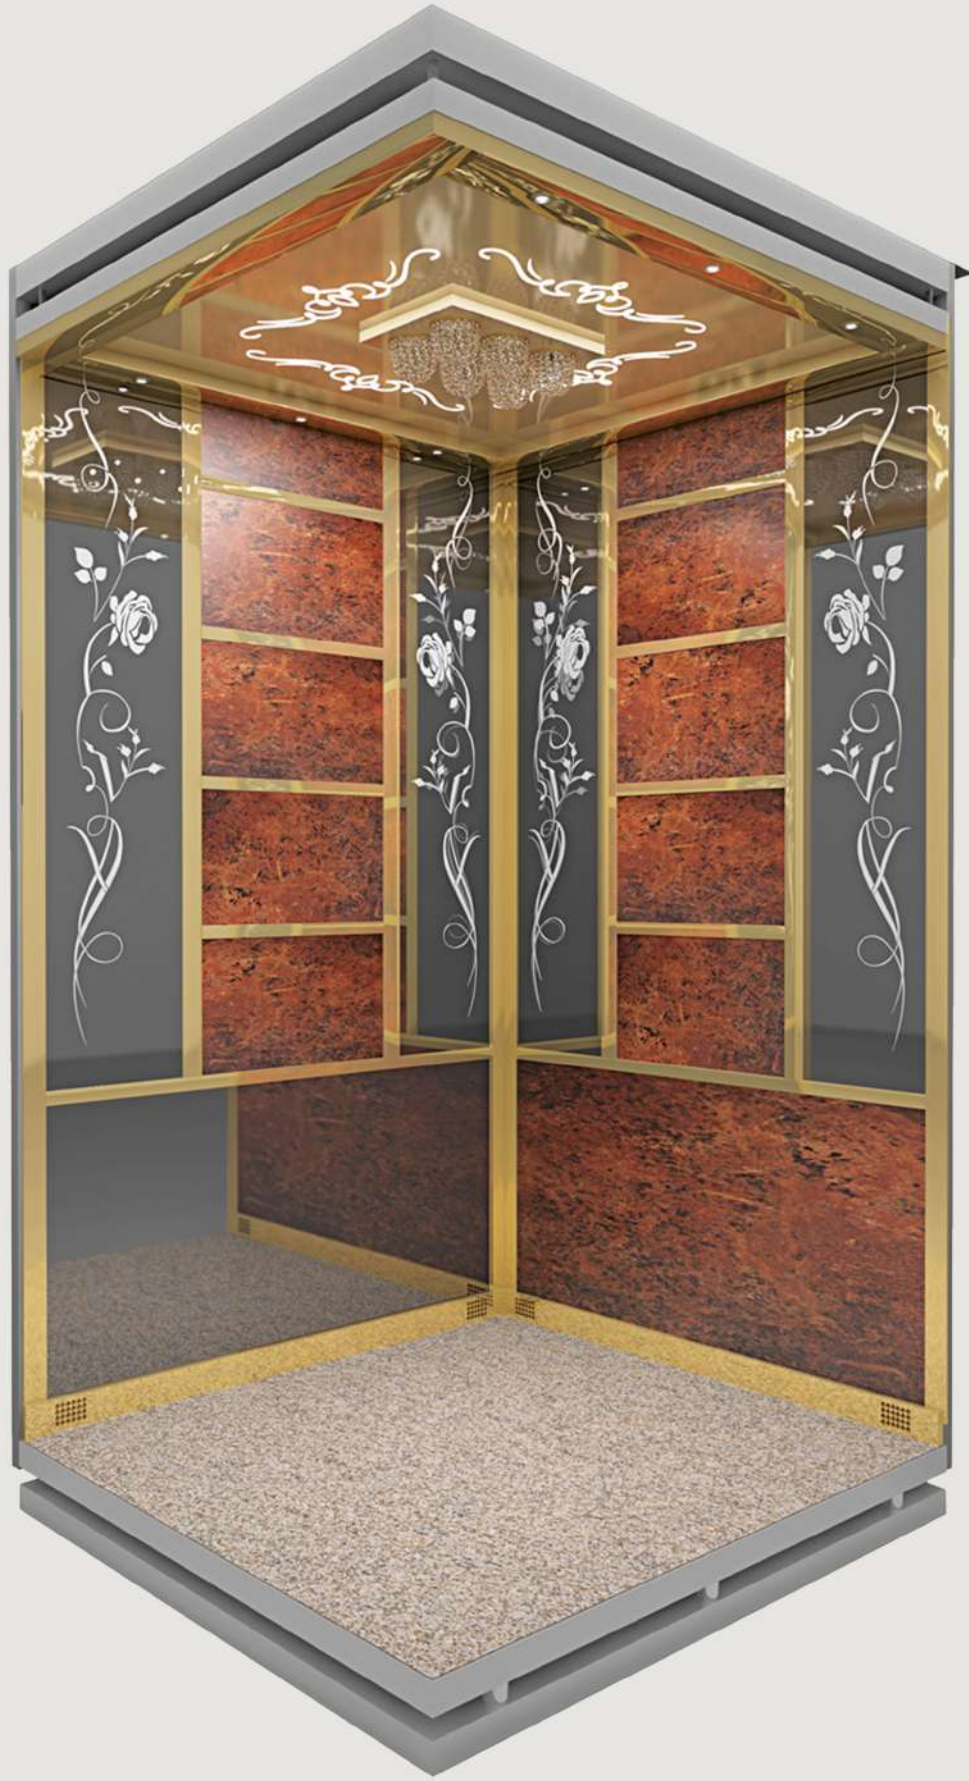

KABİN DEKORASYONU

Yan Duvarlar : Membran- Dekoratif Paslanmaz
Arka Duvar : Membran- Dekoratif Paslanmaz
Taban Döşemesi : Granit
Tavan Döşemesi : Dekoratif Paslanmaz
Aksesuar : Sarı- Siyah Dekoratif Paslanmaz

CABİN COATING

Side Walls : Membrane- Decorative Stainless Steel
Rear Wall : Membrane- Decorative Stainless Steel
Floor Covering : Naturel Granite
Ceiling Covering : Decorative Stainless Steel
Accessories : Gold & Black Decorative Stainless Steel

تەرجىمە ئالماقچى

اباچىلار اناچان بىر : قۇشۇب مابىر رىستانلار وئىخىر
اباچىلار اناچان بىر : قۇشۇب مابىر رىستانلار وئىخىر
ابالرىچىرە : قۇشۇب
ابالرىچىرە : رىستانلار وئىخىر
اباللىسىمەل : رىستانلار وئىخىر اسەمە