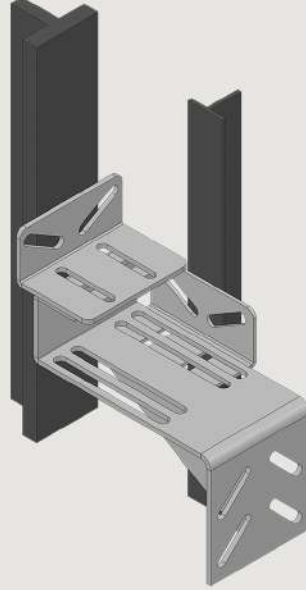

DİĞER EKİPMANLAR

OTHER EQUIPMENT

makine sehpaşı
MR DiSLiLi
MR GEARED

makine sehpaşı
MRL DiSLiSiZ TiP 3
MR GEARLESS TYPE 3

DİĞER EKİPMANLAR

OTHER EQUIPMENT

ORTAK KONSOL TİP 1
COMMON BRACKET TYPE 1

ORTAK KONSOL TİP 2
COMMON BRACKET
TYPE 2

C KARKAS KONSOLU
C SHAPED FRAME
BRACKET

PATEN BLOGU
GUIDE SHOE

L KARKAS KONSOLU
L SHAPED FRAME
BRACKET

KUYU ARA BÖLMESİ
side weight bracket

RİSK ANALİZLİ KUYU ARA BÖLMESİ
pit buffer pod with
risk analysis