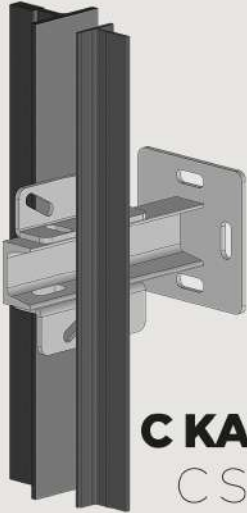

DİĞER EKİPMANLAR

OTHER EQUIPMENT

makine sehpaşı
MR DiSLiLi
MR GEARED

makine sehpaşı
MRL DiSLiSiZ TiP 3
MR GEARLESS TYPE 3

DİĞER EKİPMANLAR

OTHER EQUIPMENT

ORTAK KONSOL TİP 1
COMMON BRACKET TYPE 1

ORTAK KONSOL TİP 2
COMMON BRACKET
TYPE 2

C KARKAS KONSOLU
C SHAPED FRAME
BRACKET

PATEN BLOGU
GUIDE SHOE

L KARKAS KONSOLU
L SHAPED FRAME
BRACKET

KUYU ARA BÖLMESİ
side weight bracket

RİSK ANALİZLİ KUYU ARA BÖLMESİ
pit buffer pod with
risk analysis